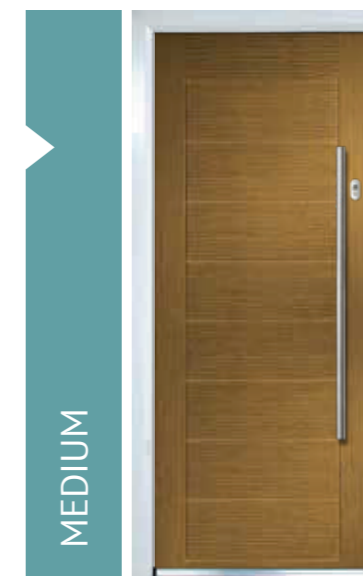

How many times have you thought... have I locked my door?

We've all been there! With Kubu you'll never have to worry if your door is unlocked again.

Kubu uses smart and simple technology to monitor your lock in real time. You'll be able to check the status of your door no matter where you are, at any time of the day, right from the Kubu app on your phone.

All our doors are equipped for Kubu smart – sensor technology. Simply visit www.kubu-home.com once your door is fitted, and you will never have to worry about whether you remembered to lock your door again.

With Kubu say goodbye to uncertainty and hello to peace-of-mind.
Be sure it's secure

What does the Kubu App do?

- It lets you see the status of your door (locked/unlocked)
- Get notifications with every turn of the key.
- From any place in the world.
- You can schedule notifications when you want.
- At anytime, day or night.
- It shows the history of your doors.
- On all the doors in your home.
- You can share your door with family and friends.
- On all the homes that you look after.
- Its perimeter feature stops you leaving your home unlocked.

Peace-of-mind with a 10 Year Security Guarantee and 10 Year Mechanical Warranty

“ Kubu gives me peace of mind; I can check if my daughter locked the door on her way out. ”

“ I no longer have that nagging doubt about whether I remembered to lock the door; I just quickly check the app ”

Kubu smart locks are only available with standard solid spindle lever handles in the standard lock position

LOCK POSITION OPTIONS

Sometimes the small details really make the difference. That's why we've even considered lock positions when it comes to creating the perfect door. Simply choose the option that best suits you to add the personal finishing touch.

HERITAGE LOCK