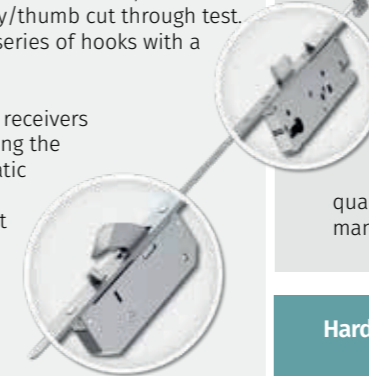

The hooks are engaged into receivers in the outer frame upon lifting the handle or by a semi-automatic function on 'slam-shut' variants. The designs protect the door from forced entry by remaining firm inside the receiver.