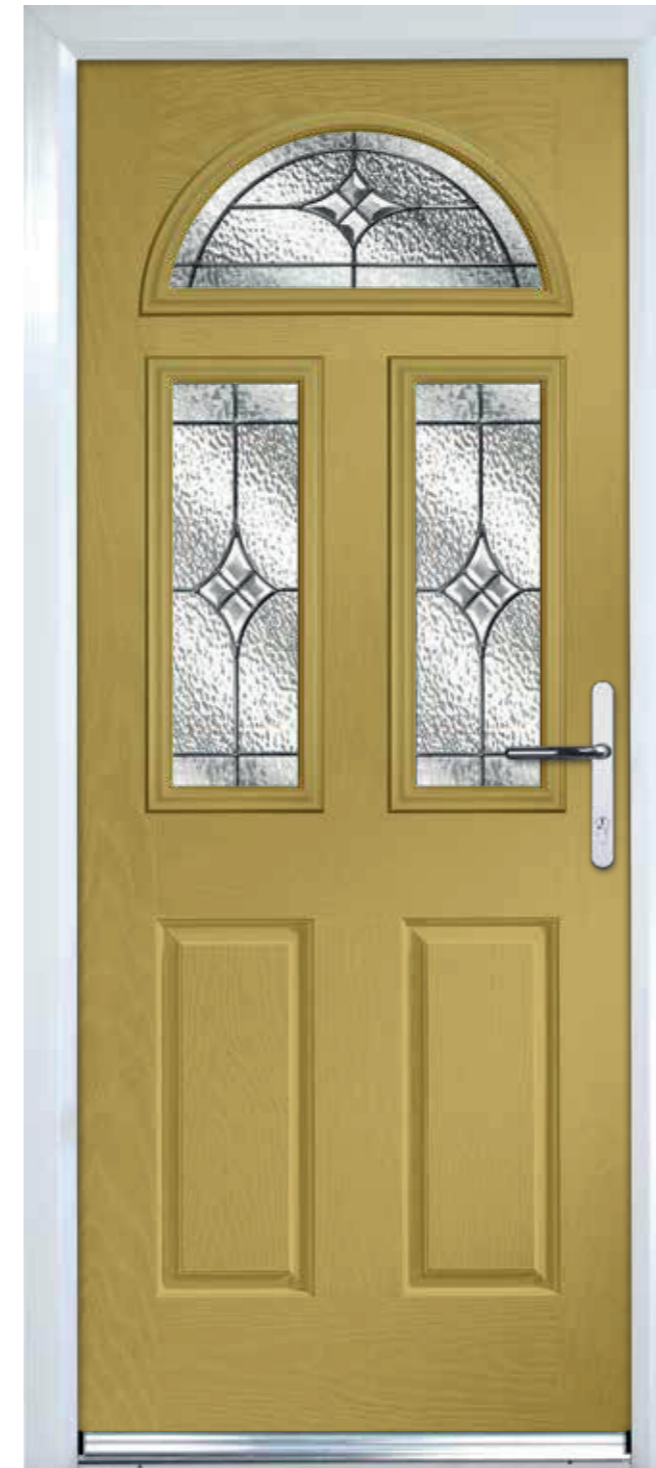

DORCHESTER REFLECTIONS CLASSIC

SIMPLICITY ELEGANCE MATRIX

MURANO DIAMONDS KENSINGTON

RIVIERA
SHOWN IN CITRINE WITH ELEGANCE GLAZING

GALLERY⁴⁴

Choose from either the patterned glazing options below or a Pilkington obscured glass design

◆ Please see page 38/39 for Backing Glass options