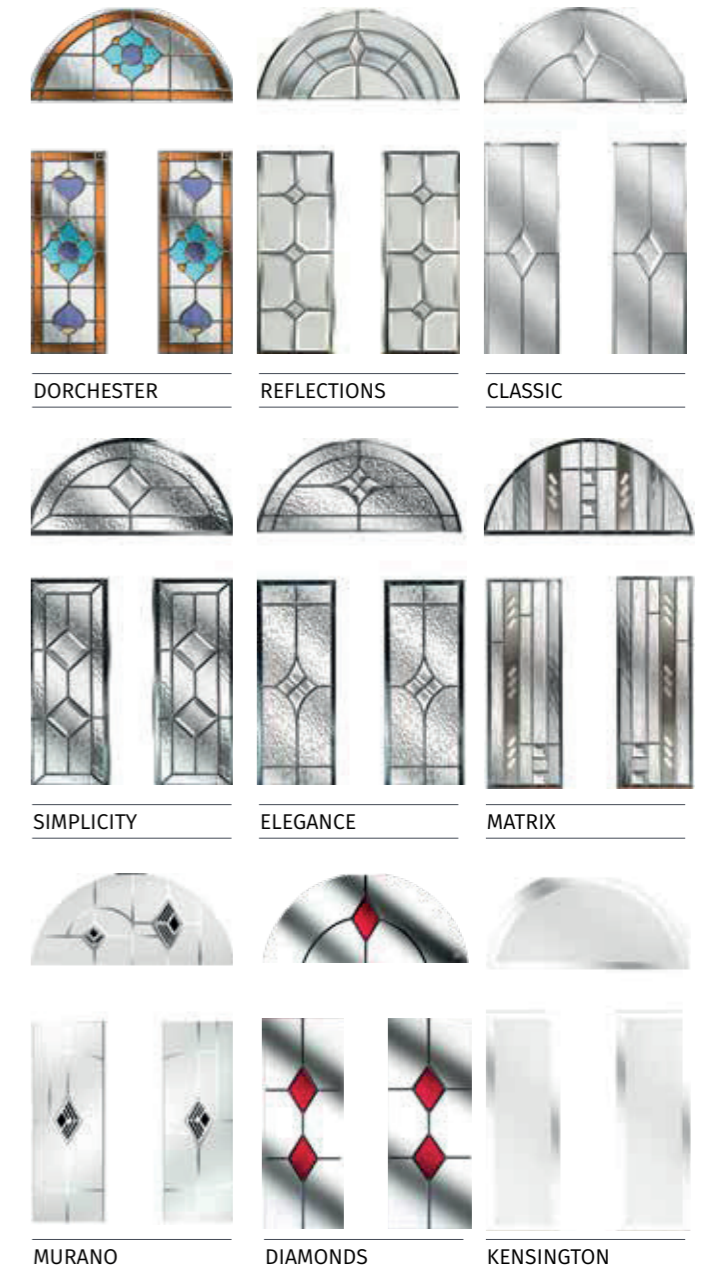

HERITAGE LOCK

The Heritage Lock option allows you to place the lock higher up the door for all slam shut designs.

STANDARD LOCK

The Standard Lock option places the lock in the middle of the door for all slam shut designs.

# RIVIERA, PORTRUSH & SUNBURST

**RIVIERA**  
(FLORIDA)  
CLASSIC GLAZING

**PORTRUSH**  
(PARADISE GREEN)  
CLASSIC GLAZING

**PORTRUSH SUNBURST**  
(CLOTTED CREAM)  
CLEAR GRIDLITE GLAZING\*

**RIVIERA**  
SHOWN IN CITRINE WITH ELEGANCE GLAZING

# GALLERY<sup>44</sup>

Choose from either the patterned glazing options below or a Pilkington obscured glass design

◆ Please see page 38/39 for Backing Glass options

DORCHESTER REFLECTIONS CLASSIC

SIMPLICITY ELEGANCE MATRIX