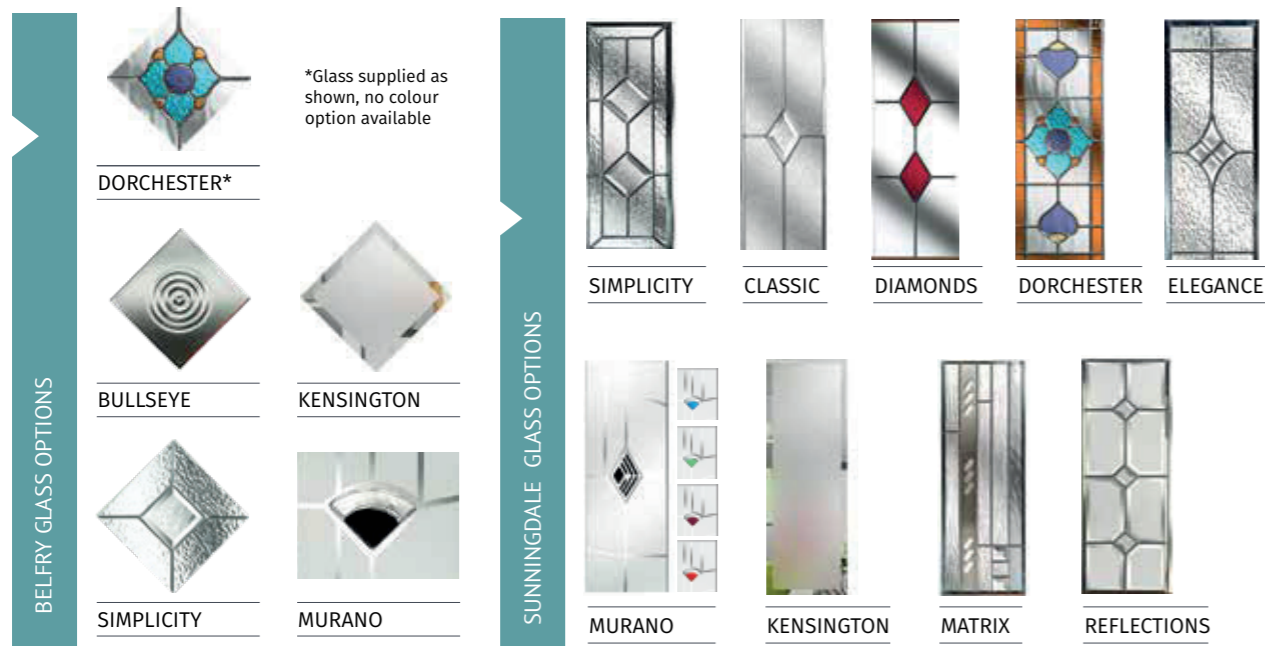

Please speak to your installer for more details

**GLENEAGLES**  
SHOWN IN AZURE WITH REFLECTIONS GLAZING

WITH ITS AMERICAN STYLE THE GLENEAGLES IS PROVEN TO BE AS POPULAR HERE IN THE UK.

GLENEAGLES

**GLENEAGLES (GREEN)**  
SIMPLICITY GLAZING

**GLENEAGLES (WHITE)**  
REFLECTIONS GLAZING

**GLENEAGLES (COTSWOLD)**  
MURANO GLAZING

**GLENEAGLES (AGATE GREY)**  
REFLECTIONS GLAZING

# FARMHOUSE BELFRY & SUNNINGDALE

UNLIKE OTHER COTTAGE DOORS, THE BELFRY HAS A UNIQUE 'OFFSET ETCHED' DETAILING AND COMES IN TWO GLAZING STYLES.

Choose from either the patterned glazing options below or a Pilkington obscured glass design ♦ Please see page 38/39 for Backing Glass options

**FARMHOUSE BELFRY**  
SHOWN IN CREAM WITH MURANO GLAZING