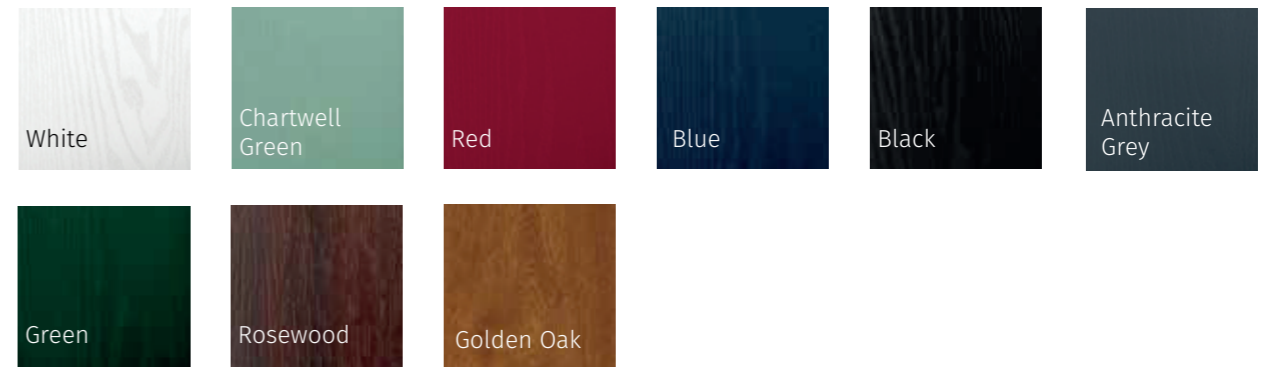

STANDARD COLOUR COLLECTION