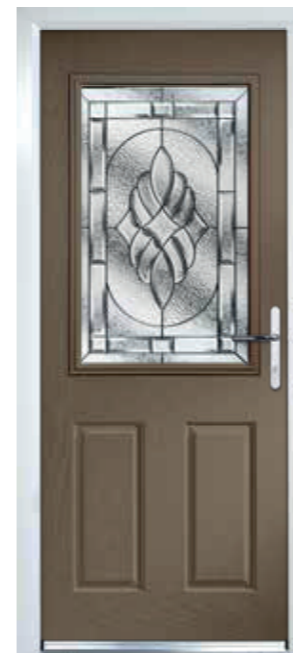

WITH ITS LARGE GLAZED AREA, THE LYTHAM LETS LIGHT FLOOD THROUGH. AVAILABLE WITH GRIDLITE OPTION

LYTHAM

LYTHAM (PUTTY)
ELEGANCE GLAZING